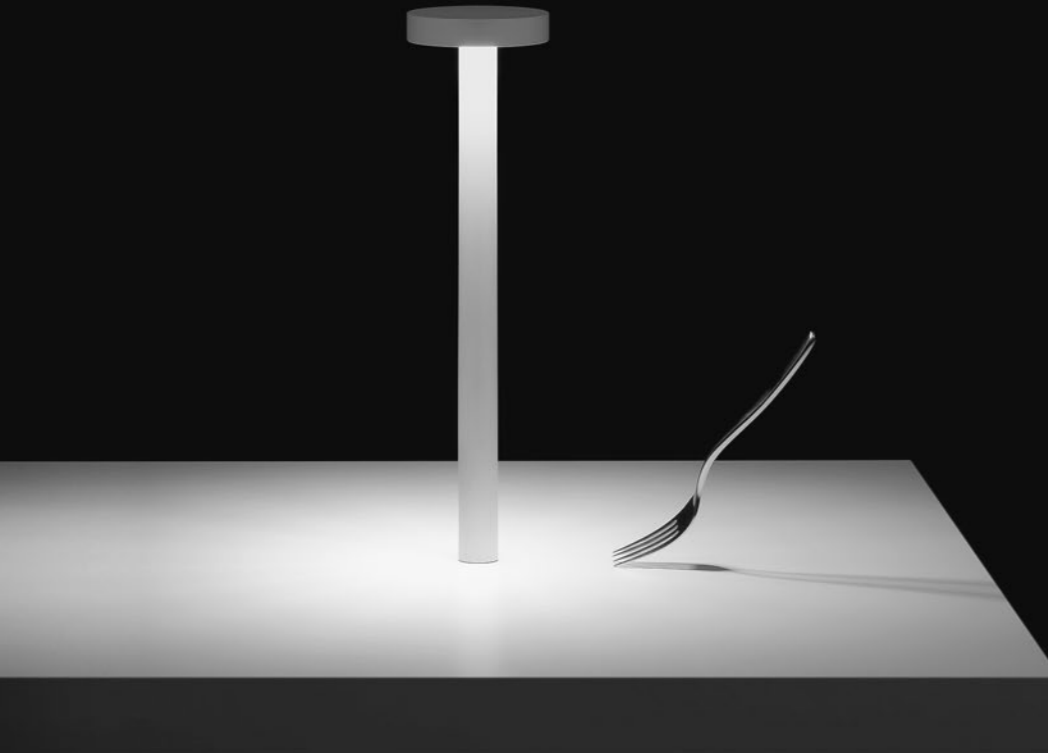

Compasso d'Oro ADI
Mention of Honour
2016

DESIGN DAVIDE GROPPI - 2013
LAMPADA DA TAVOLO - ABS - METACRILATO - METALLO
TABLE LAMP - ABS - METHACRYLATE - METAL

Tetalet

The sizes are expressed in millimeters.

CE IP20

1A0310300.27.00	BIANCO OPACO / MATT WHITE - 2700K - ON/OFF	2 W LED
1A0310300.30.00	BIANCO OPACO / MATT WHITE - 3000K - ON/OFF	2700K - 165 lm - CRI > 90 3000K - 178 lm - CRI > 90
1A0310400.27.00	NERO OPACO / MATT BLACK - 2700K - ON/OFF	BATTERIA RICARICABILE 4,8 V DC - NiMH 4300 mAh
1A0310400.30.00	NERO OPACO / MATT BLACK - 3000K - ON/OFF	FISSAGGIO MAGNETICO - CARICABATTERIE INCLUSO INPUT 100-240 V - 50/60 Hz
1A0311800.27.00	ORO OPACO / MATT GOLD - 2700K - ON/OFF	ON/OFF TOUCH - AUTONOMIA BATTERIA DODICI ORE
1A0311800.30.00	ORO OPACO / MATT GOLD - 3000K - ON/OFF	RECHARGEABLE BATTERY 4,8 V DC - NiMH 4300 mAh
		MAGNETIC FIXING - INCLUDES CHARGER INPUT 100-240 V - 50/60 Hz
		ON/OFF TOUCH - BATTERY LIFE TWELVE HOURS