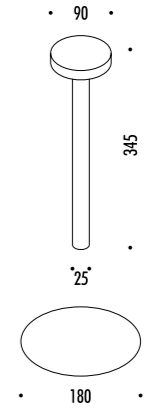

Compasso d'Oro ADI
Mention of Honour
2016

DESIGN DAVIDE GROPPI - 2013
LAMPADA DA TAVOLO - ABS - METACRILATO - METALLO
TABLE LAMP - ABS - METHACRYLATE - METAL

Tetalet

The sizes are expressed in millimeters.

CE IP20

1A0310300.27.00	BIANCO OPACO / MATT WHITE - 2700K - ON/OFF	2 W LED
1A0310300.30.00	BIANCO OPACO / MATT WHITE - 3000K - ON/OFF	2700K - 165 lm - CRI > 90 3000K - 178 lm - CRI > 90
1A0310400.27.00	NERO OPACO / MATT BLACK - 2700K - ON/OFF	BATTERIA RICARICABILE 4,8 V DC - NiMH 4300 mAh
1A0310400.30.00	NERO OPACO / MATT BLACK - 3000K - ON/OFF	FISSAGGIO MAGNETICO - CARICABATTERIE INCLUSO INPUT 100-240 V - 50/60 Hz
1A0311800.27.00	ORO OPACO / MATT GOLD - 2700K - ON/OFF	ON/OFF TOUCH - AUTONOMIA BATTERIA DODICI ORE
1A0311800.30.00	ORO OPACO / MATT GOLD - 3000K - ON/OFF	RECHARGEABLE BATTERY 4,8 V DC - NiMH 4300 mAh
		MAGNETIC FIXING - INCLUDES CHARGER INPUT 100-240 V - 50/60 Hz
		ON/OFF TOUCH - BATTERY LIFE TWELVE HOURS