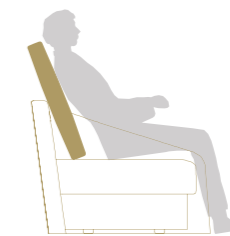

Position for conversation
 Cuscini decorativi a discrezione del cliente
 Decorative pillows at discretion of the client

Position A - for total relax
 Cuscino funzionale: 65x65 cm
 Functional cushion: 65x65 cm