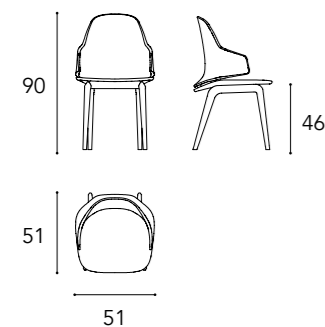

VELA CHAIR

1. 1 Schienale interno rivestito in pelle Categoria C 112 Nocciola con trapuntatura
   Internal back upholstered in leather Categoria C 112 Nocciola with quilting
2. 2 Schienale esterno rivestito in pelle Categoria C 112 Nocciola
   External back upholstered in leather Categoria C 112 Nocciola
3. 3 Rivestimento seduta in pelle Categoria C 112 Nocciola
   Seat upholstery in leather Categoria C 112 Nocciola
4. 4 Basamento in legno finitura Bronze 100M
   Base in wood Bronze 100M finish

In foto / On image: