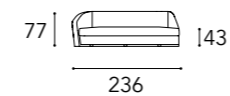

Position D - for comfort conversation
 Cuscini funzionali: 65x65 + 45x45 cm
 Functional cushions: 65x65 + 45x45 cm

LAYER 1

MODULO A

A2 – 2 seater DX

A2 – 2 seater SX

A3 – 3 seater DX

A3 – 3 seater SX

LAYER 2 CON ALA / WITH WING