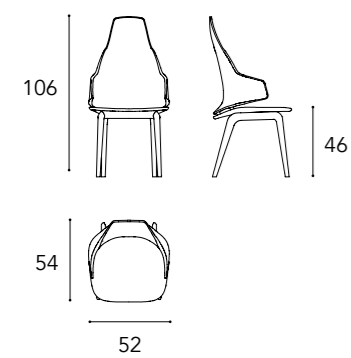

VELA CHAIR ALTA

1. 1 Schienale interno rivestito in pelle Categoria C 118 Hennè con trapuntatura
   Internal back upholstered in leather Categoria C 118 Hennè with quilting
2. 2 Schienale esterno rivestito in pelle Categoria C 118 Hennè
   External back upholstered in leather Categoria C 118 Hennè
3. 3 Rivestimento seduta in pelle Categoria C 118 Hennè
   Seat upholstery in leather Categoria C 118 Hennè
4. 4 Basamento in legno laccato lucido 25 Hennè
   Base in shiny lacquered wood 25 Hennè

In foto / On image: