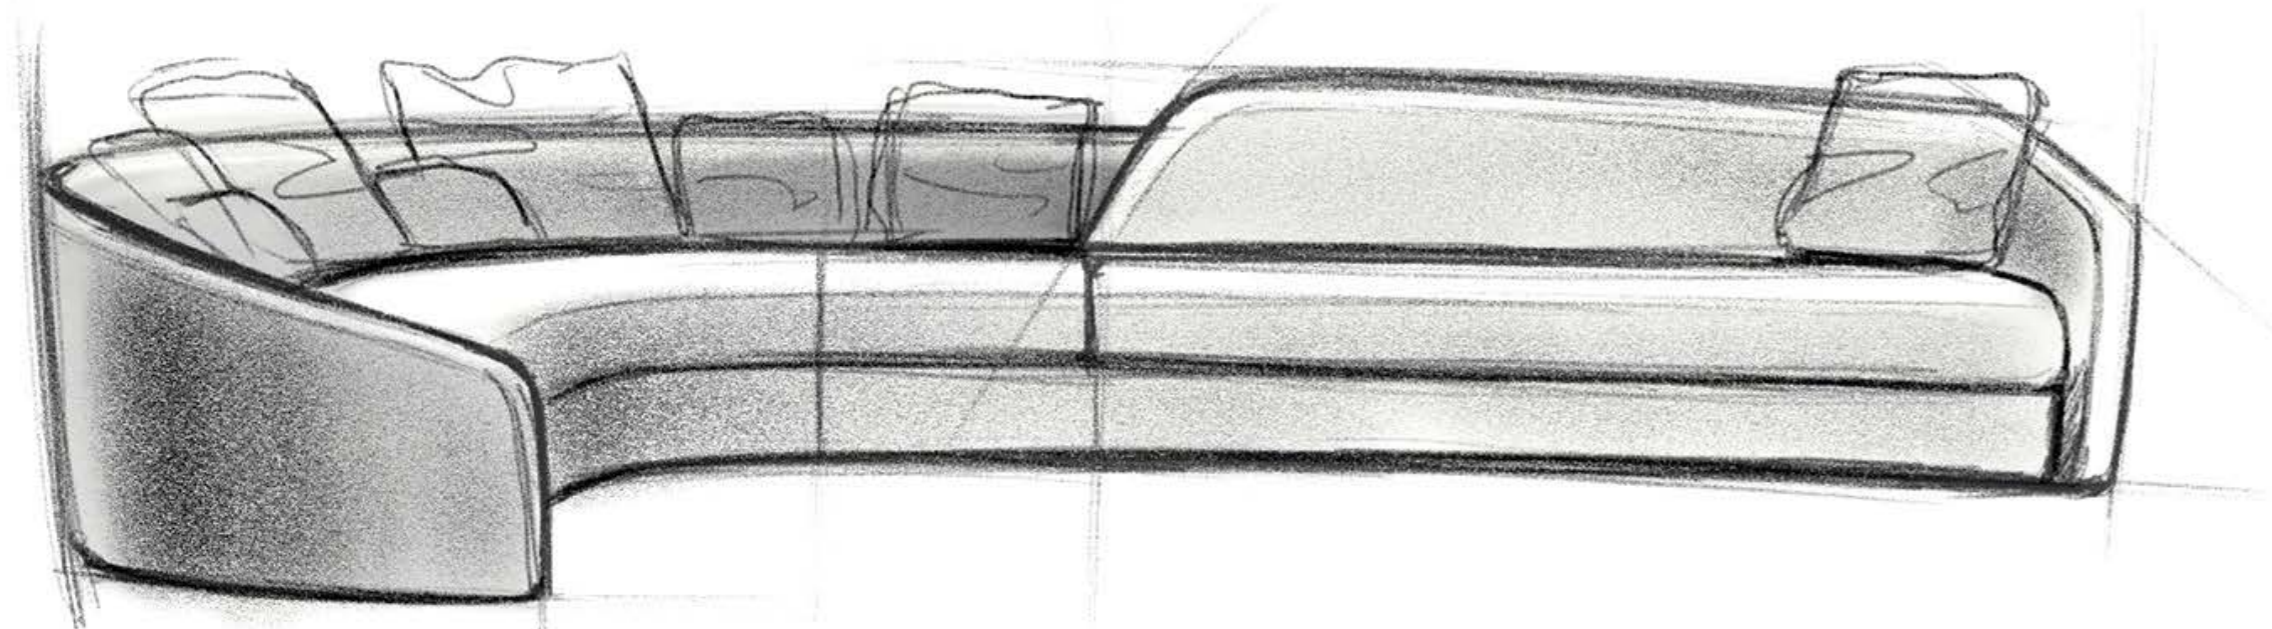

HOME	20	CASA PININFARINA
LIVING		SEGNO COLLECTIONS:
	46	SEGNO SOFA WOOD
	72	SEGNO SOFA CHAISE LONGUE
	90	SEGNO SOFA
	98	SEGNO SOFA LOUNGE
	106	SEGNO SOFA ACCESSORIES
	112	STRATUM SOFA
	132	GRANTURISMO SOFA
		ARMCHAIR COLLECTIONS:
	144	VELA ARMCHAIR and CHAISE LONGUE
	150	SEGNO ARMCHAIR
DINING	158	TABLES
	176	CHAIRS
	190	MOBILI & ENTERTAINMENT
BEDROOM	204	BED
	206	DRESSER & NIGHT-STANDS
OFFICE	216	SEGNO SCRIVANIA
	220	CHAIRS OFFICE
LIGHTING	226	SPEEDFORM
	230	SEGNO APPLIQUE
COMPLEMENTS	236	TAPPETI