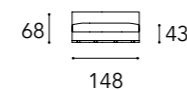

I1 - 2 seater