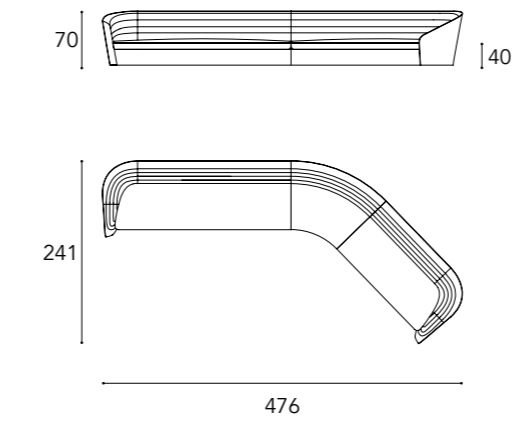

Tessuto / Fabric:
Super - Extra
- Luxury

Dimensioni cuscini decorativi
/ Decorative pillows dimensions
45x45 - 27x43

Composition 1

COMPOSITION 2

Composition 3

Composition 4

COMPOSITION 5

HOME		20	CASA PININFARINA
LIVING			SEGNO COLLECTIONS:
		46	SEGNO SOFA WOOD
		72	SEGNO SOFA CHAISE LONGUE
		90	SEGNO SOFA
		98	SEGNO SOFA LOUNGE
		106	SEGNO SOFA ACCESSORIES
		112	STRATUM SOFA
		132	GRANTURISMO SOFA
			ARMCHAIR COLLECTIONS:
		144	VELA ARMCHAIR and CHAISE LONGUE
		150	SEGNO ARMCHAIR
DINING		158	TABLES
		176	CHAIRS
		190	MOBILI & ENTERTAINMENT
BEDROOM		204	BED
		206	DRESSER & NIGHT-STANDS
OFFICE		216	SEGNO SCRIVANIA
		220	CHAIRS OFFICE
LIGHTING		226	SPEEDFORM
		230	SEGNO APPLIQUE
COMPLEMENTS		236	TAPPETI