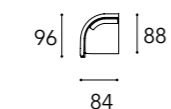

L1 - 1 seat SX