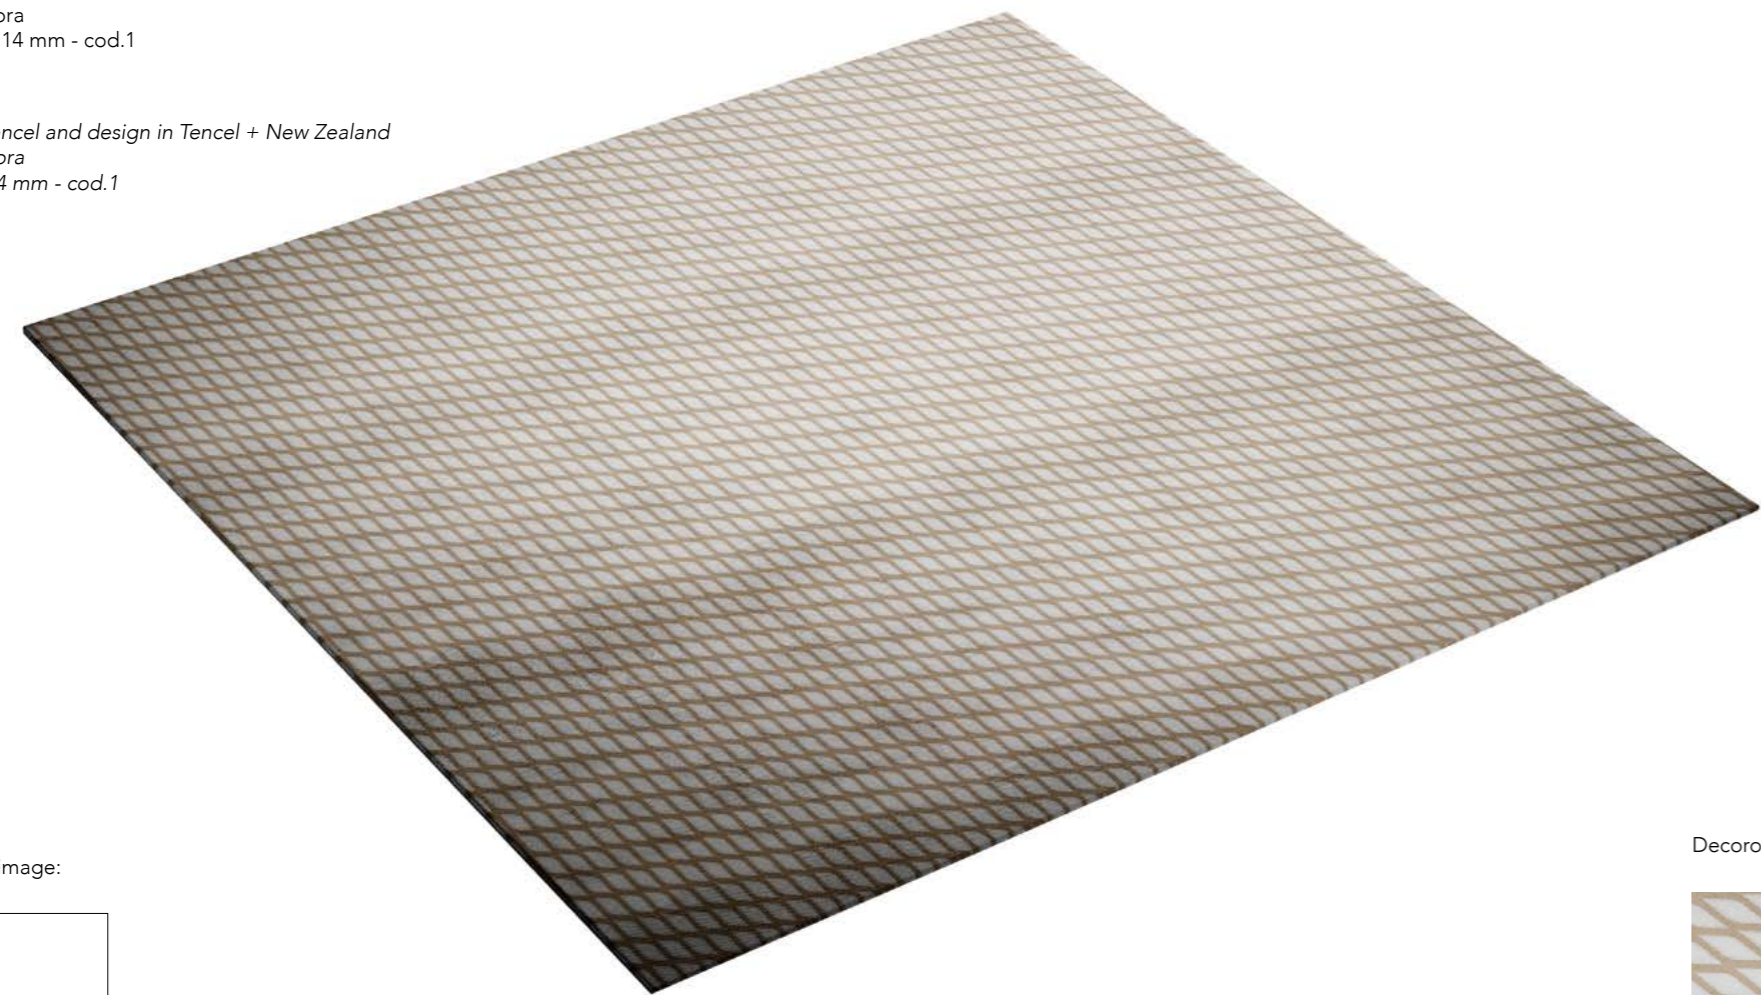

In foto / On image:

Decoro Aero / Aero Decor

TAPPETI AERO

Quadrato / Square 300 x 300

Taftato a mano
Fondo in Tencel e decoro in Tencel + New Zealand
Nuance Tortora
Altezza vello 14 mm - cod.1

Hand tufted
Ground in Tencel and design in Tencel + New Zealand
Nuance Tortora
Pile height 14 mm - cod.1