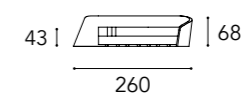

C2 – 2 seater DX

C2 – 2 seater SX

LAYER 2 CON ALA / WITH WING

MODULO D

D1 – CORNER 60°
1 seat + corner DX

D1 – CORNER 60°
1 seat + corner SX

D2 – CORNER 60°
2 seater + corner DX

D2 – CORNER 60°
2 seater + corner SX