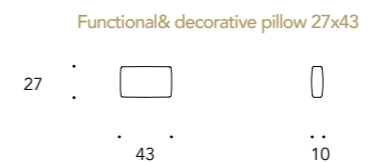

CUSCINI PILLOWS

Layer 1 non necessita di cuscini funzionali, i cuscini sono solo decorativi
Layer 1 doesn't need functional cushions, the pillows are just for decoration

Layer 2 necessita di cuscini funzionali disposti in diversi schemi compositivi in base al comfort richiesto (A-B-C-D)
Layer 2 needs functional cushions organized with several compositional schemes based on required comfort (A-B-C-D)