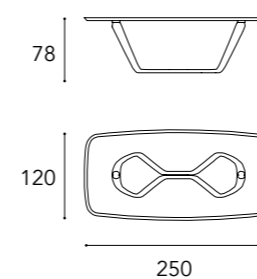

In foto / On image: