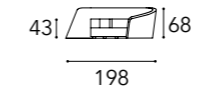

MODULO E

E1 – CORNER 30°
1 seat + corner DX