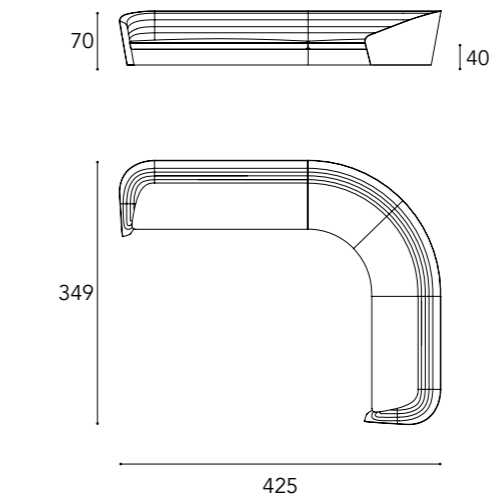

Tessuto / Fabric:
Super - Extra
- Luxury

Dimensioni cuscini decorativi
/ Decorative pillows dimensions
45x45 - 27x43

Composition 1

COMPOSITION 2

Composition 3

Composition 4

COMPOSITION 5

HOME		20	CASA PININFARINA
LIVING			SEGNO COLLECTIONS:
		46	SEGNO SOFA WOOD
		72	SEGNO SOFA CHAISE LONGUE
		90	SEGNO SOFA
		98	SEGNO SOFA LOUNGE
		106	SEGNO SOFA ACCESSORIES
		112	STRATUM SOFA
		132	GRANTURISMO SOFA
			ARMCHAIR COLLECTIONS:
		144	VELA ARMCHAIR and CHAISE LONGUE
		150	SEGNO ARMCHAIR
DINING		158	TABLES
		176	CHAIRS
		190	MOBILI & ENTERTAINMENT
BEDROOM		204	BED
		206	DRESSER & NIGHT-STANDS
OFFICE		216	SEGNO SCRIVANIA
		220	CHAIRS OFFICE
LIGHTING		226	SPEEDFORM
		230	SEGNO APPLIQUE
COMPLEMENTS		236	TAPPETI