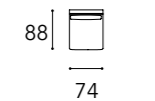

MODULO I

I1 - 1 seat