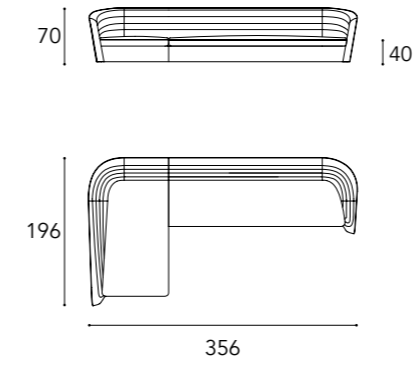

Tessuto / Fabric:
Super - Extra
- Luxury

Dimensioni cuscini decorativi
/ Decorative pillows dimensions
45x45 - 27x43

Composition 1

COMPOSITION 2

Composition 3

Composition 4

COMPOSITION 5

HOME		20	CASA PININFARINA
LIVING			SEGNO COLLECTIONS:
		46	SEGNO SOFA WOOD
		72	SEGNO SOFA CHAISE LONGUE
		90	SEGNO SOFA
		98	SEGNO SOFA LOUNGE
		106	SEGNO SOFA ACCESSORIES
		112	STRATUM SOFA
		132	GRANTURISMO SOFA
			ARMCHAIR COLLECTIONS:
		144	VELA ARMCHAIR and CHAISE LONGUE
		150	SEGNO ARMCHAIR
DINING		158	TABLES
		176	CHAIRS
		190	MOBILI & ENTERTAINMENT
BEDROOM		204	BED
		206	DRESSER & NIGHT-STANDS
OFFICE		216	SEGNO SCRIVANIA
		220	CHAIRS OFFICE
LIGHTING		226	SPEEDFORM
		230	SEGNO APPLIQUE
COMPLEMENTS		236	TAPPETI