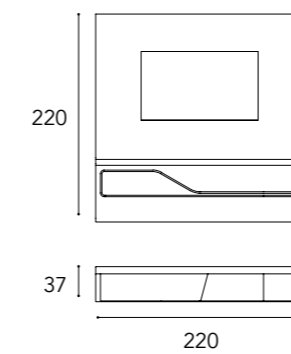

MOVIE PORTA TV SPECIAL

Porta TV con modulo speciale Segno Libreria
/ Mirror TV container with special module of Segno Libreria

- 1 Schiena in legno laccato opaco 25 Henné
  Back in matt lacquered wood 25 Henné
- 2 Mensole in Noce Canaletto
  Shelves in Canaletto walnut
- 3 Porta TV in vetro specchio Supersilver
  con serigrafia nera per TV LED
  con cornici in legno laccato opaco 25 Henné
  *TV container in Supersilver mirror
  with black serigraphy for LED TV
  with frames in matt lacquered wood 25 Henné*
- + Illuminazione a LED
  LED lighting

In foto / On image: