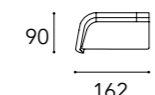

Position D - for comfort conversation
 Cuscini funzionali: 65x65 + 45x45 cm
 Functional cushions: 65x65 + 45x45 cm

LAYER 1

MODULO A

A2 – 2 seater DX

A2 – 2 seater SX

A3 – 3 seater DX

A3 – 3 seater SX

LAYER 2 CON ALA / WITH WING