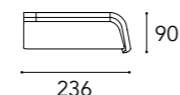

Position D - for comfort conversation
 Cuscini funzionali: 65x65 + 45x45 cm
 Functional cushions: 65x65 + 45x45 cm

LAYER 1

MODULO A

A2 – 2 seater DX

A2 – 2 seater SX

A3 – 3 seater DX

A3 – 3 seater SX

LAYER 2 CON ALA / WITH WING