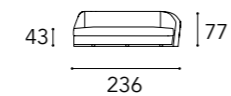

Position D - for comfort conversation
 Cuscini funzionali: 65x65 + 45x45 cm
 Functional cushions: 65x65 + 45x45 cm

LAYER 1

MODULO A

A2 – 2 seater DX

A2 – 2 seater SX

A3 – 3 seater DX

A3 – 3 seater SX

LAYER 2 CON ALA / WITH WING