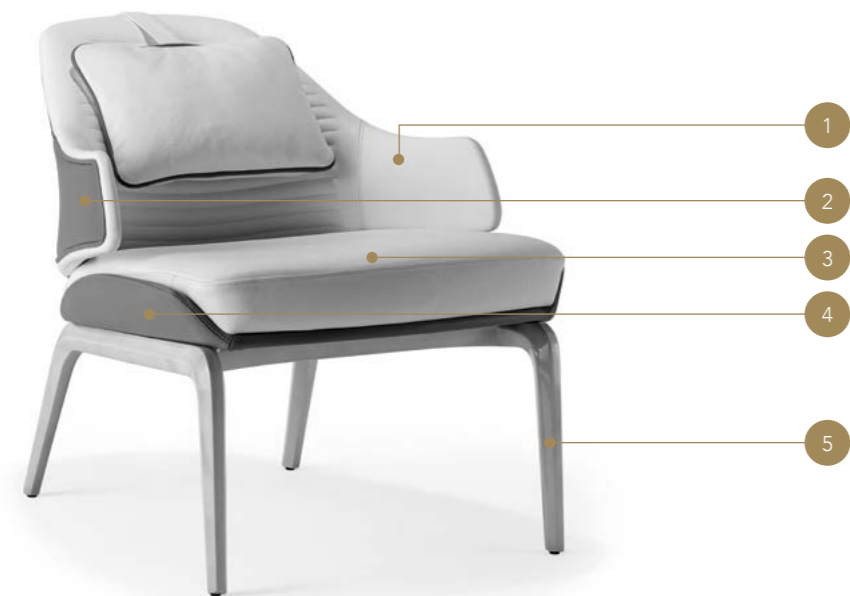

VELA POLTRONCINA

Dimensioni cuscini decorativi
/ Decorative pillows dimensions
26x37

1
SCHIENALE INTERNO
/ INTERNAL BACK

Pelle / Leather:
CAT C. -
Colorata - Nabuk

Tessuto / Fabric:
Super - Extra
- Luxury

2
SCHIENALE ESTERNO
/ EXTERNAL BACK

Pelle / Leather:
CAT C. - Colorata - Nabuk

3
SEDUTA
/ SEAT

Pelle / Leather:
CAT C. - Colorata
- Nabuk

Tessuto / Fabric:
Super - Extra
- Luxury

4
SCocca ESTERNA
/ SHELL

Pelle / Leather:
CAT C. - Colorata - Nabuk

5
BASAMENTO
/ BASE

Bronze 100M
/ Bronze 100M

Ottone 104M
/ Brass 104M

Ottone Dark 105M
/ Dark Brass 105M

Titanium 101M
/ Titanium 101M

Laccato lucido
colori di serie
/ Shiny lacquered
standard colors