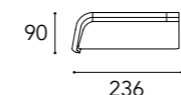

Position D - for comfort conversation
 Cuscini funzionali: 65x65 + 45x45 cm
 Functional cushions: 65x65 + 45x45 cm

LAYER 1

MODULO A

A2 – 2 seater DX

A2 – 2 seater SX

A3 – 3 seater DX

A3 – 3 seater SX

LAYER 2 CON ALA / WITH WING