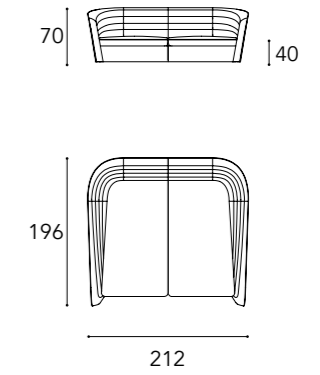

Tessuto / Fabric:
Super - Extra
- Luxury

Dimensioni cuscini decorativi
/ Decorative pillows dimensions
45x45 - 27x43

Composition 1

COMPOSITION 2

Composition 3

Composition 4

COMPOSITION 5

HOME		20	CASA PININFARINA
LIVING			SEGNO COLLECTIONS:
		46	SEGNO SOFA WOOD
		72	SEGNO SOFA CHAISE LONGUE
		90	SEGNO SOFA
		98	SEGNO SOFA LOUNGE
		106	SEGNO SOFA ACCESSORIES
		112	STRATUM SOFA
		132	GRANTURISMO SOFA
			ARMCHAIR COLLECTIONS:
		144	VELA ARMCHAIR and CHAISE LONGUE
		150	SEGNO ARMCHAIR
DINING		158	TABLES
		176	CHAIRS
		190	MOBILI & ENTERTAINMENT
BEDROOM		204	BED
		206	DRESSER & NIGHT-STANDS
OFFICE		216	SEGNO SCRIVANIA
		220	CHAIRS OFFICE
LIGHTING		226	SPEEDFORM
		230	SEGNO APPLIQUE
COMPLEMENTS		236	TAPPETI