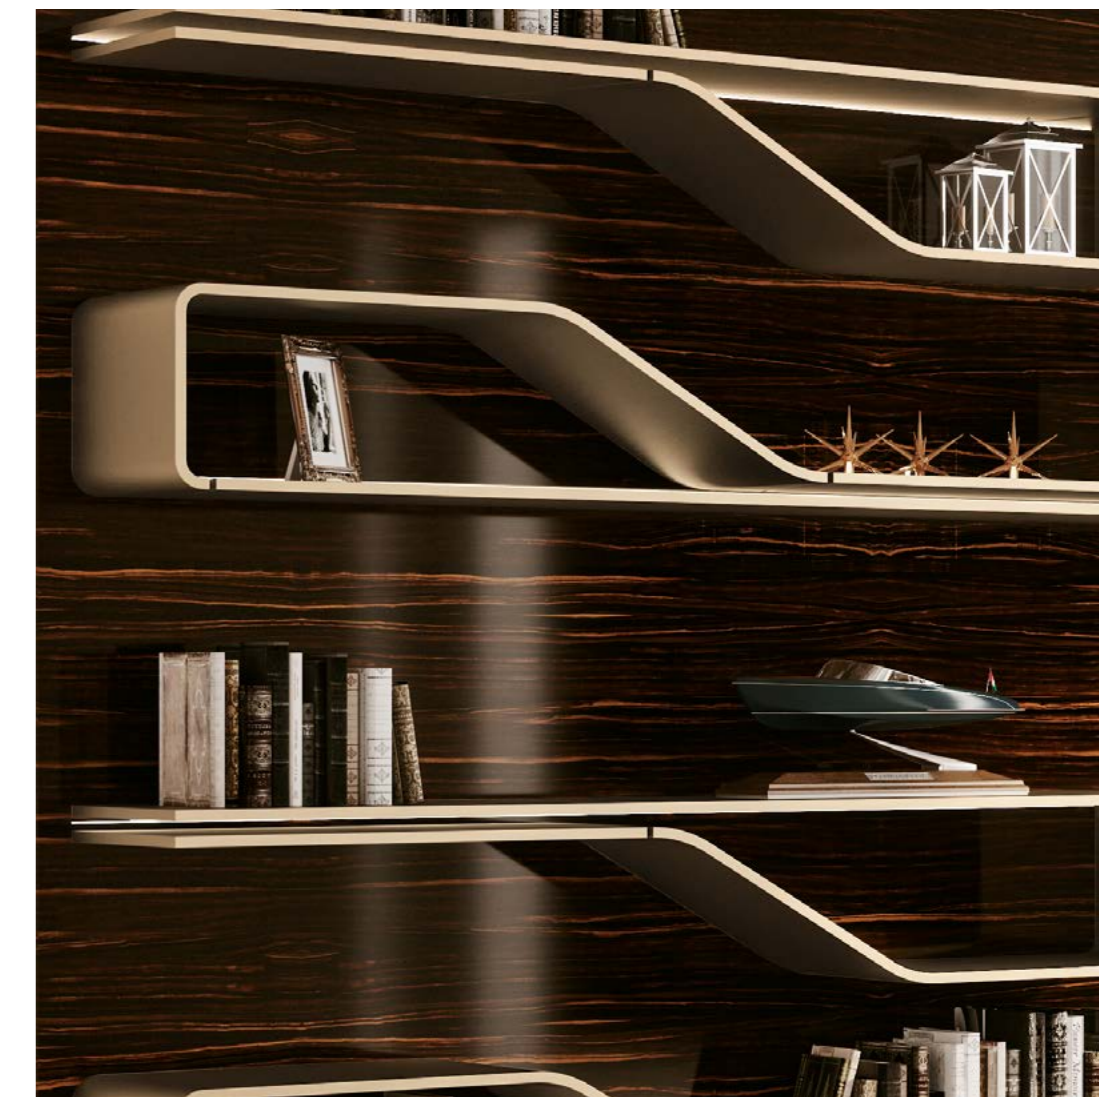

- 1 Variante finitura Ebano lucido
  Finish variation Shiny Ebony