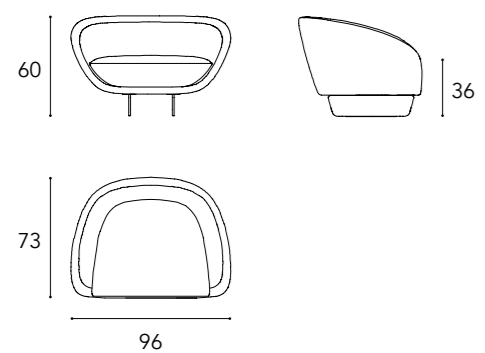

SEGNO POLTRONA

1. 1 Struttura in legno con imbottitura in poliuretano espanso rivestita in tessuto Luxury, Milano 30 Heath
   Wooden structure padded with polyurethane foam and upholstered in fabric Luxury, Milano 30 Heath
2. 2 Piedini in finitura Bronze 100M
   Legs in Bronze 100M finish

In foto / On image: