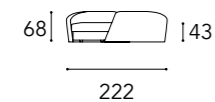

LAYER 2 CON ALA / WITH WING

MODULO H

H2 - DOUBLE FACES
2 seater DX