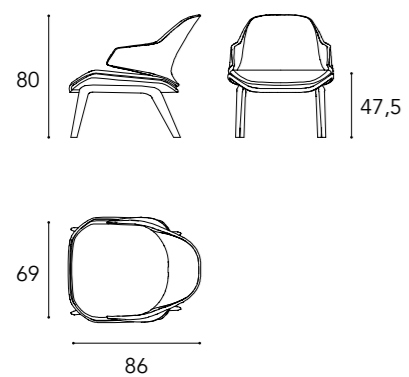

VELA COLLECTION

Vela Poltroncina / Vela armchair

1. 1 Schienale interno rivestito in pelle Cat. C 101 Bianco con trapuntatura
     Internal back upholstered in leather Cat. C 101 Bianco with quilting
  2. 2 Schienale esterno rivestito in pelle custom Blu mare su richiesta del cliente
     Custom external back upholstered in leather Blu mare on client request
  3. 3 Rivestimento seduta in pelle Cat. C 101 Bianco
     Seat upholstery in leather Cat. C 101 Bianco
  4. 4 Scozza rivestita in pelle custom Blu mare su richiesta del cliente
     Custom shell upholstered in leather Blu mare on client request
  5. 5 Basamento in finitura custom Bianco Venezia
     Base in custom finish Bianco Venezia
2. + Cuscino decorativo in pelle Cat. C 101 Bianco con piping in pelle custom Blu mare
   Decorative pillow in leather Cat. C 101 Bianco with piping in custom leather Blu mare

In foto / On image: