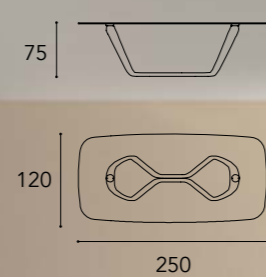

TAVOLO SEGNO 72

Square-round 250 vetro Marmo / Square-round 250 Marble glass

In foto / On image: