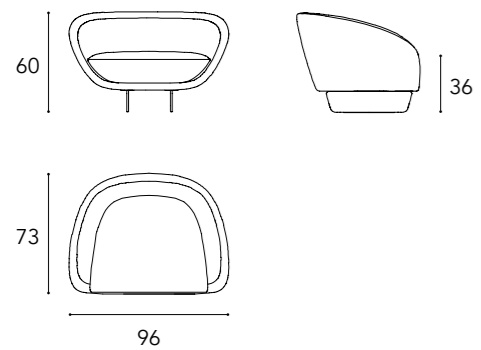

In foto / On image:

1 Struttura in legno con imbottitura in poliuretano espanso rivestita in tessuto Luxury, Venezia 27 Neptune

Wooden structure padded with polyurethane foam and upholstered in fabric Luxury, Venezia 27 Neptune

2 Piedini in finitura Bronze 100M

Legs in Bronze 100M finish