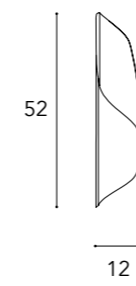

Bronze 100M
/ Bronze 100M

Ottone 104M
/ Brass 104M

Ottone Dark 105M
/ Dark Brass 105M

Titanium 101M
/ Titanium 101M

Rame 107M
/ Copper 107M

SEGNO APPLQUE

Applique

1
ELEMENTO CURVATO
/ PENDANT CURVED ELEMENT