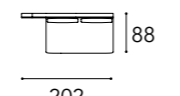

B2 – 2 seater DX