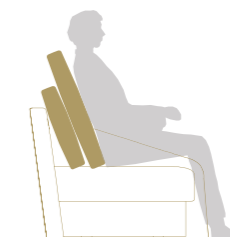

Position for conversation
 Cuscini decorativi a discrezione del cliente
 Decorative pillows at discretion of the client

Position A - for total relax
 Cuscino funzionale: 65x65 cm
 Functional cushion: 65x65 cm