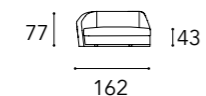

Position D - for comfort conversation
 Cuscini funzionali: 65x65 + 45x45 cm
 Functional cushions: 65x65 + 45x45 cm

LAYER 1

MODULO A

A2 – 2 seater DX

A2 – 2 seater SX

A3 – 3 seater DX

A3 – 3 seater SX

LAYER 2 CON ALA / WITH WING