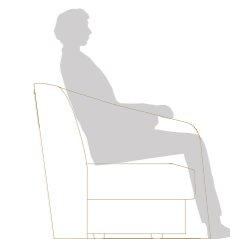

Position for conversation
 Cuscini decorativi a discrezione del cliente
 Decorative pillows at discretion of the client

Position A - for total relax
 Cuscino funzionale: 65x65 cm
 Functional cushion: 65x65 cm