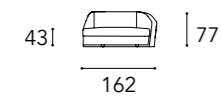

LAYER 1

MODULO A

A2 – 2 seater DX