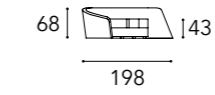

E1 – CORNER 30°
1 seat + corner SX