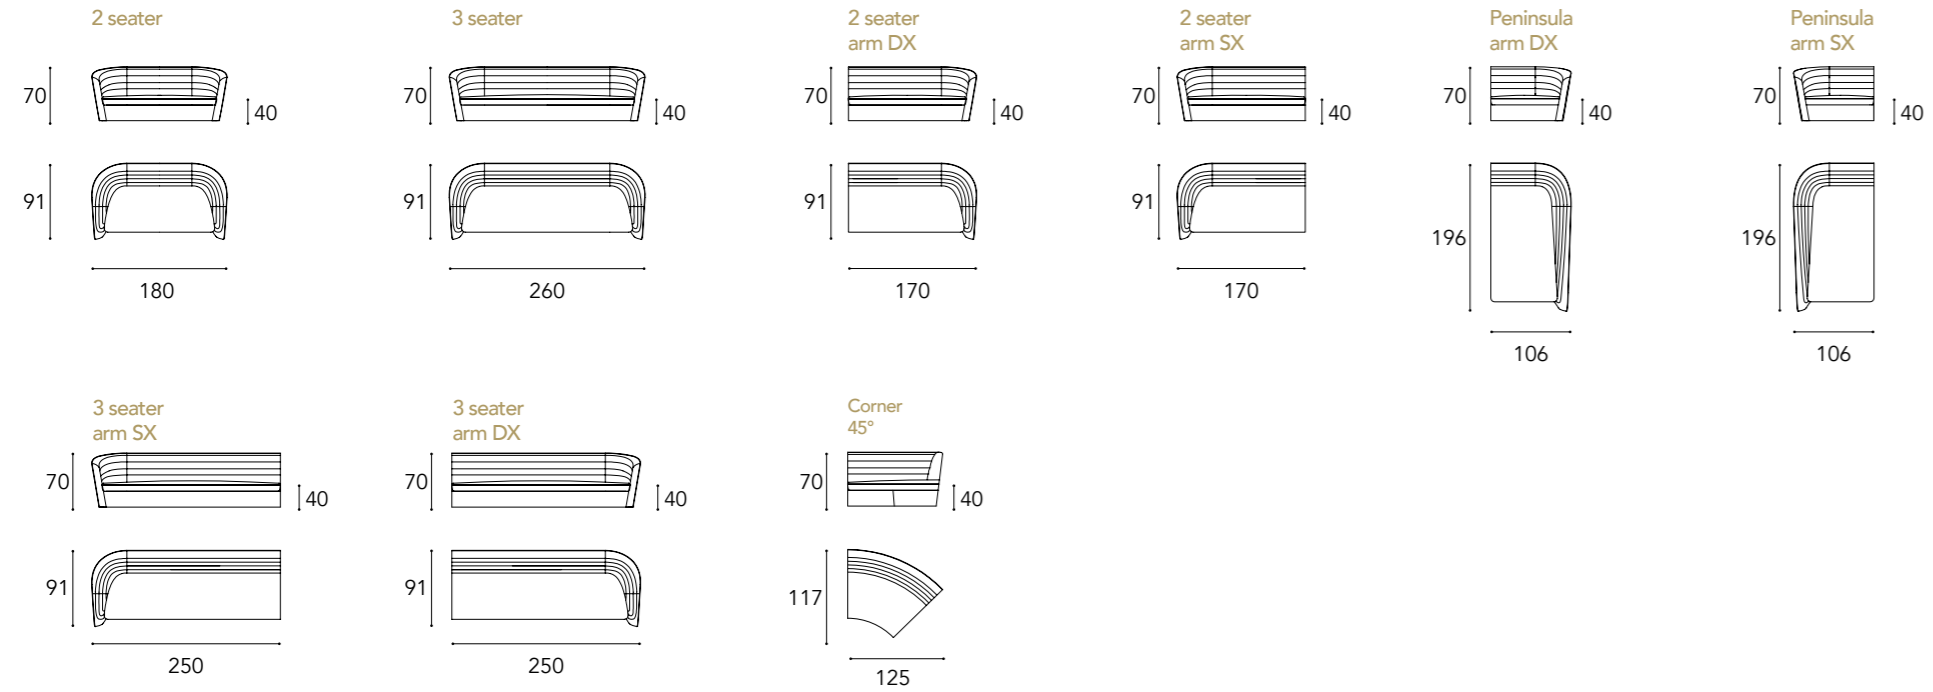

Tessuto / Fabric:
Super - Extra
- Luxury

Dimensioni cuscini decorativi
/ Decorative pillows dimensions
45x45 - 27x43

Composition 1

COMPOSITION 2

Composition 3

Composition 4

COMPOSITION 5

HOME		20	CASA PININFARINA
LIVING			SEGNO COLLECTIONS:
		46	SEGNO SOFA WOOD
		72	SEGNO SOFA CHAISE LONGUE
		90	SEGNO SOFA
		98	SEGNO SOFA LOUNGE
		106	SEGNO SOFA ACCESSORIES
		112	STRATUM SOFA
		132	GRANTURISMO SOFA
			ARMCHAIR COLLECTIONS:
		144	VELA ARMCHAIR and CHAISE LONGUE
		150	SEGNO ARMCHAIR
DINING		158	TABLES
		176	CHAIRS
		190	MOBILI & ENTERTAINMENT
BEDROOM		204	BED
		206	DRESSER & NIGHT-STANDS
OFFICE		216	SEGNO SCRIVANIA
		220	CHAIRS OFFICE
LIGHTING		226	SPEEDFORM
		230	SEGNO APPLIQUE
COMPLEMENTS		236	TAPPETI