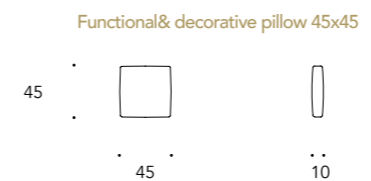

CUSCINI PILLOWS

Layer 1 non necessita di cuscini funzionali, i cuscini sono solo decorativi
Layer 1 doesn't need functional cushions, the pillows are just for decoration

Layer 2 necessita di cuscini funzionali disposti in diversi schemi compositivi in base al comfort richiesto (A-B-C-D)
Layer 2 needs functional cushions organized with several compositional schemes based on required comfort (A-B-C-D)