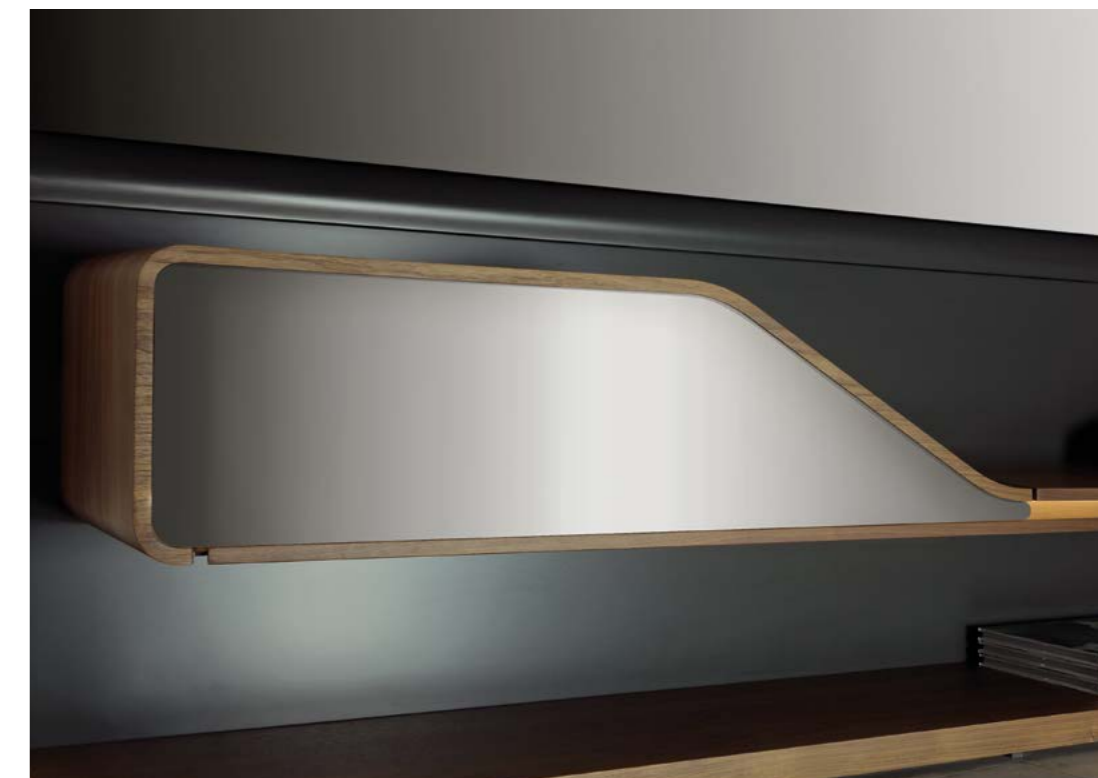

MOVIE PORTA TV SPECIAL

Porta TV con modulo speciale Segno Libreria
/ Mirror TV container with special module of Segno Libreria

- 1 Schiena in legno laccato opaco 25 Henné
  Back in matt lacquered wood 25 Henné
- 2 Mensole in Noce Canaletto
  Shelves in Canaletto walnut
- 3 Porta TV in vetro specchio Supersilver
  con serigrafia nera per TV LED
  con cornici in legno laccato opaco 25 Henné
  *TV container in Supersilver mirror
  with black serigraphy for LED TV
  with frames in matt lacquered wood 25 Henné*
- + Illuminazione a LED
  LED lighting

In foto / On image: