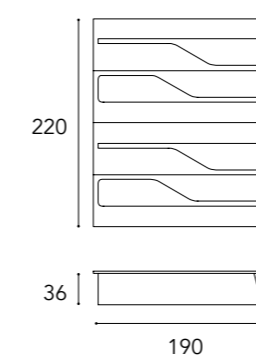

SEGNO LIBRERIA

Composizione libreria a 4 ripiani / Bookcase with 4 shelves

- 1 Schiena in Laccato lucido 17 Fumo
  Back in shiny lacquered wood 17 Fumo
- 2 Mensole in finitura satinata Ottone 104M
  Shelves in satin Brass 104M finish
- + Illuminazione a LED
  LED lighting

In foto / On image: