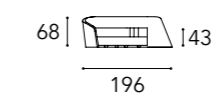

D1 – CORNER 60°
1 seat + corner SX