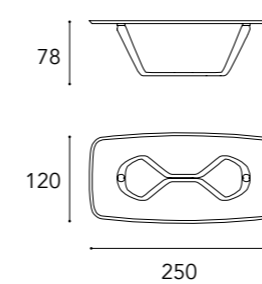

TAVOLO SEGNO 72

Bevel wood square-round 250 / Bevel wood square-round 250

1. 1 Piano Bevel Wood in finitura laccato lucido 25 Hennè
   Bevel Wood top in shiny laquered finish 25 Hennè
2. 2 Base in finitura laccato lucido 25 Hennè (personalizzata)
   Base in shiny 25 Hennè lacquered finish (personalized)

In foto / On image: