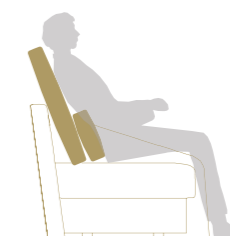

Position C - for relax
Cuscini funzionali: 65x65 + 27x43 cm
Functional cushions: 65x65 + 27x43 cm