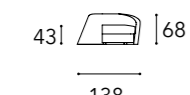

MODULO C

C1 – 1 seat DX