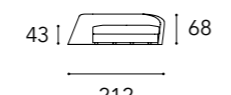

C2 – 2 seater DX