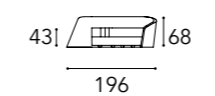

LAYER 2 CON ALA / WITH WING

MODULO D

D1 – CORNER 60°
1 seat + corner DX