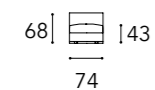

MODULO I

I1 - 1 seat