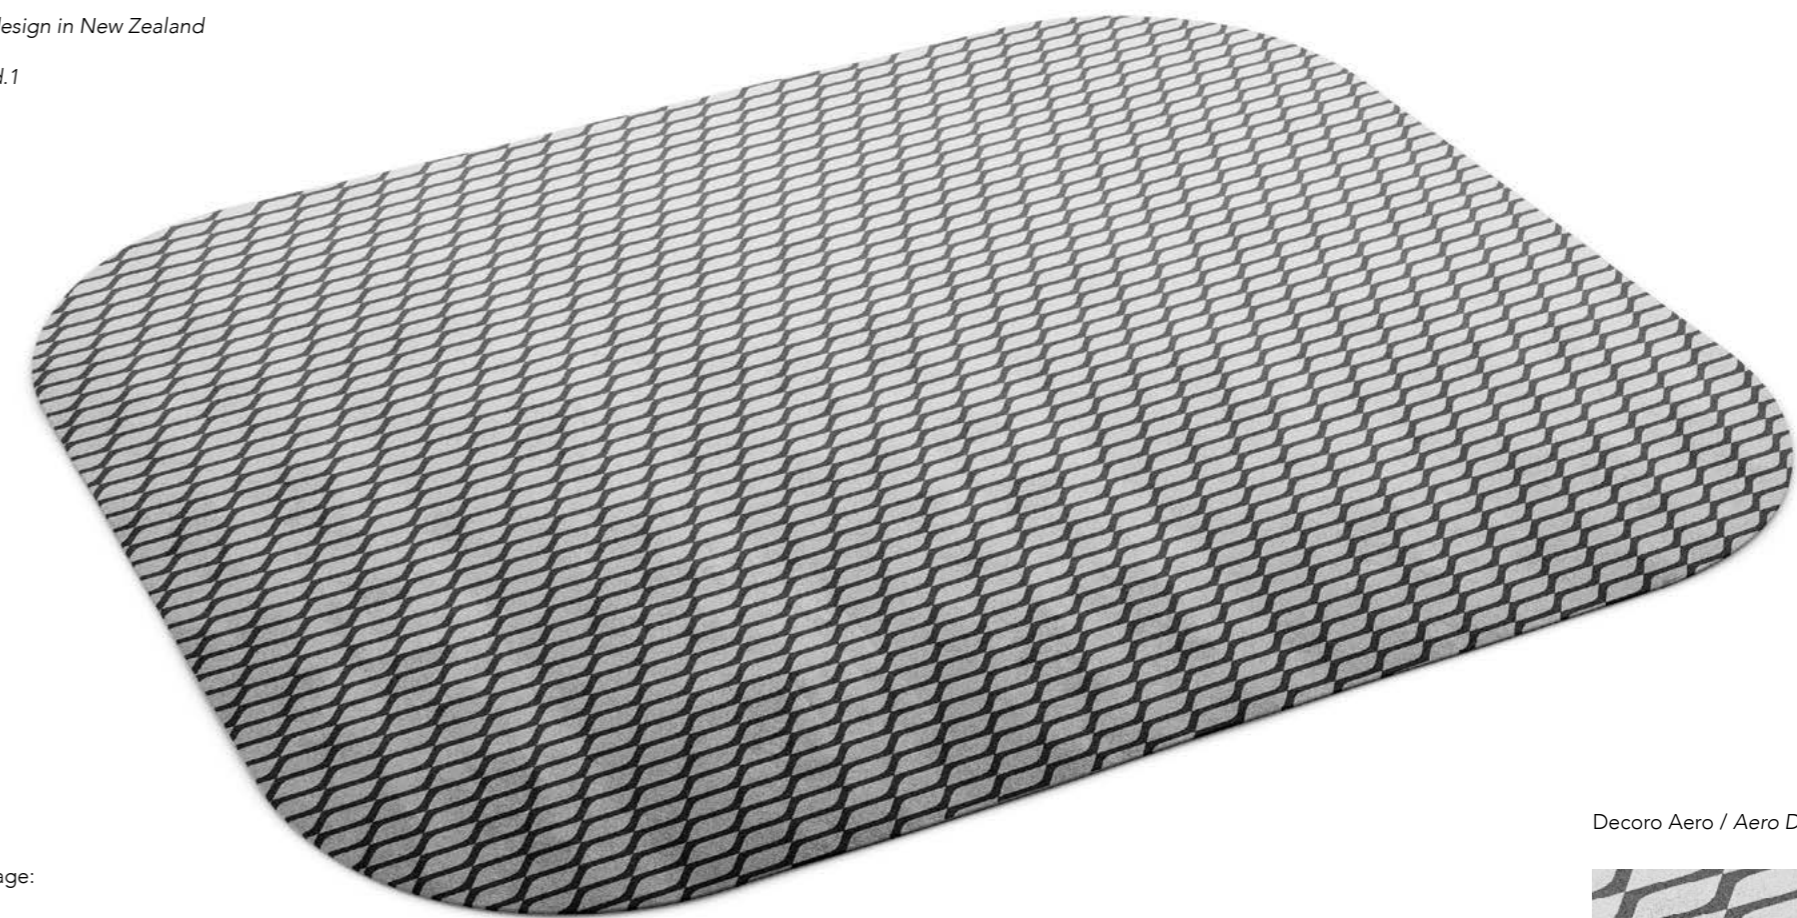

Square-round 300 x 400

Taftato a mano
Fondo in Tencel e decoro in New Zealand
Nuance Grigio
Altezza vello 14 mm - cod.1

Hand tufted
Ground in Tencel and design in New Zealand
Nuance Grigio
Pile height 14 mm - cod.1