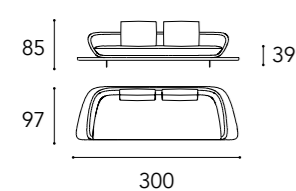

+ Cuscini decorativi in tessuto Extra, Oslo 14 Tea
Decorative pillows in fabric Extra, Oslo 14 Tea

In foto / On image:

schienale back H 85 cm
 seduta seat H 39 cm

SEGNO SOFA WOOD

Modello B / Model B

In foto / On image: