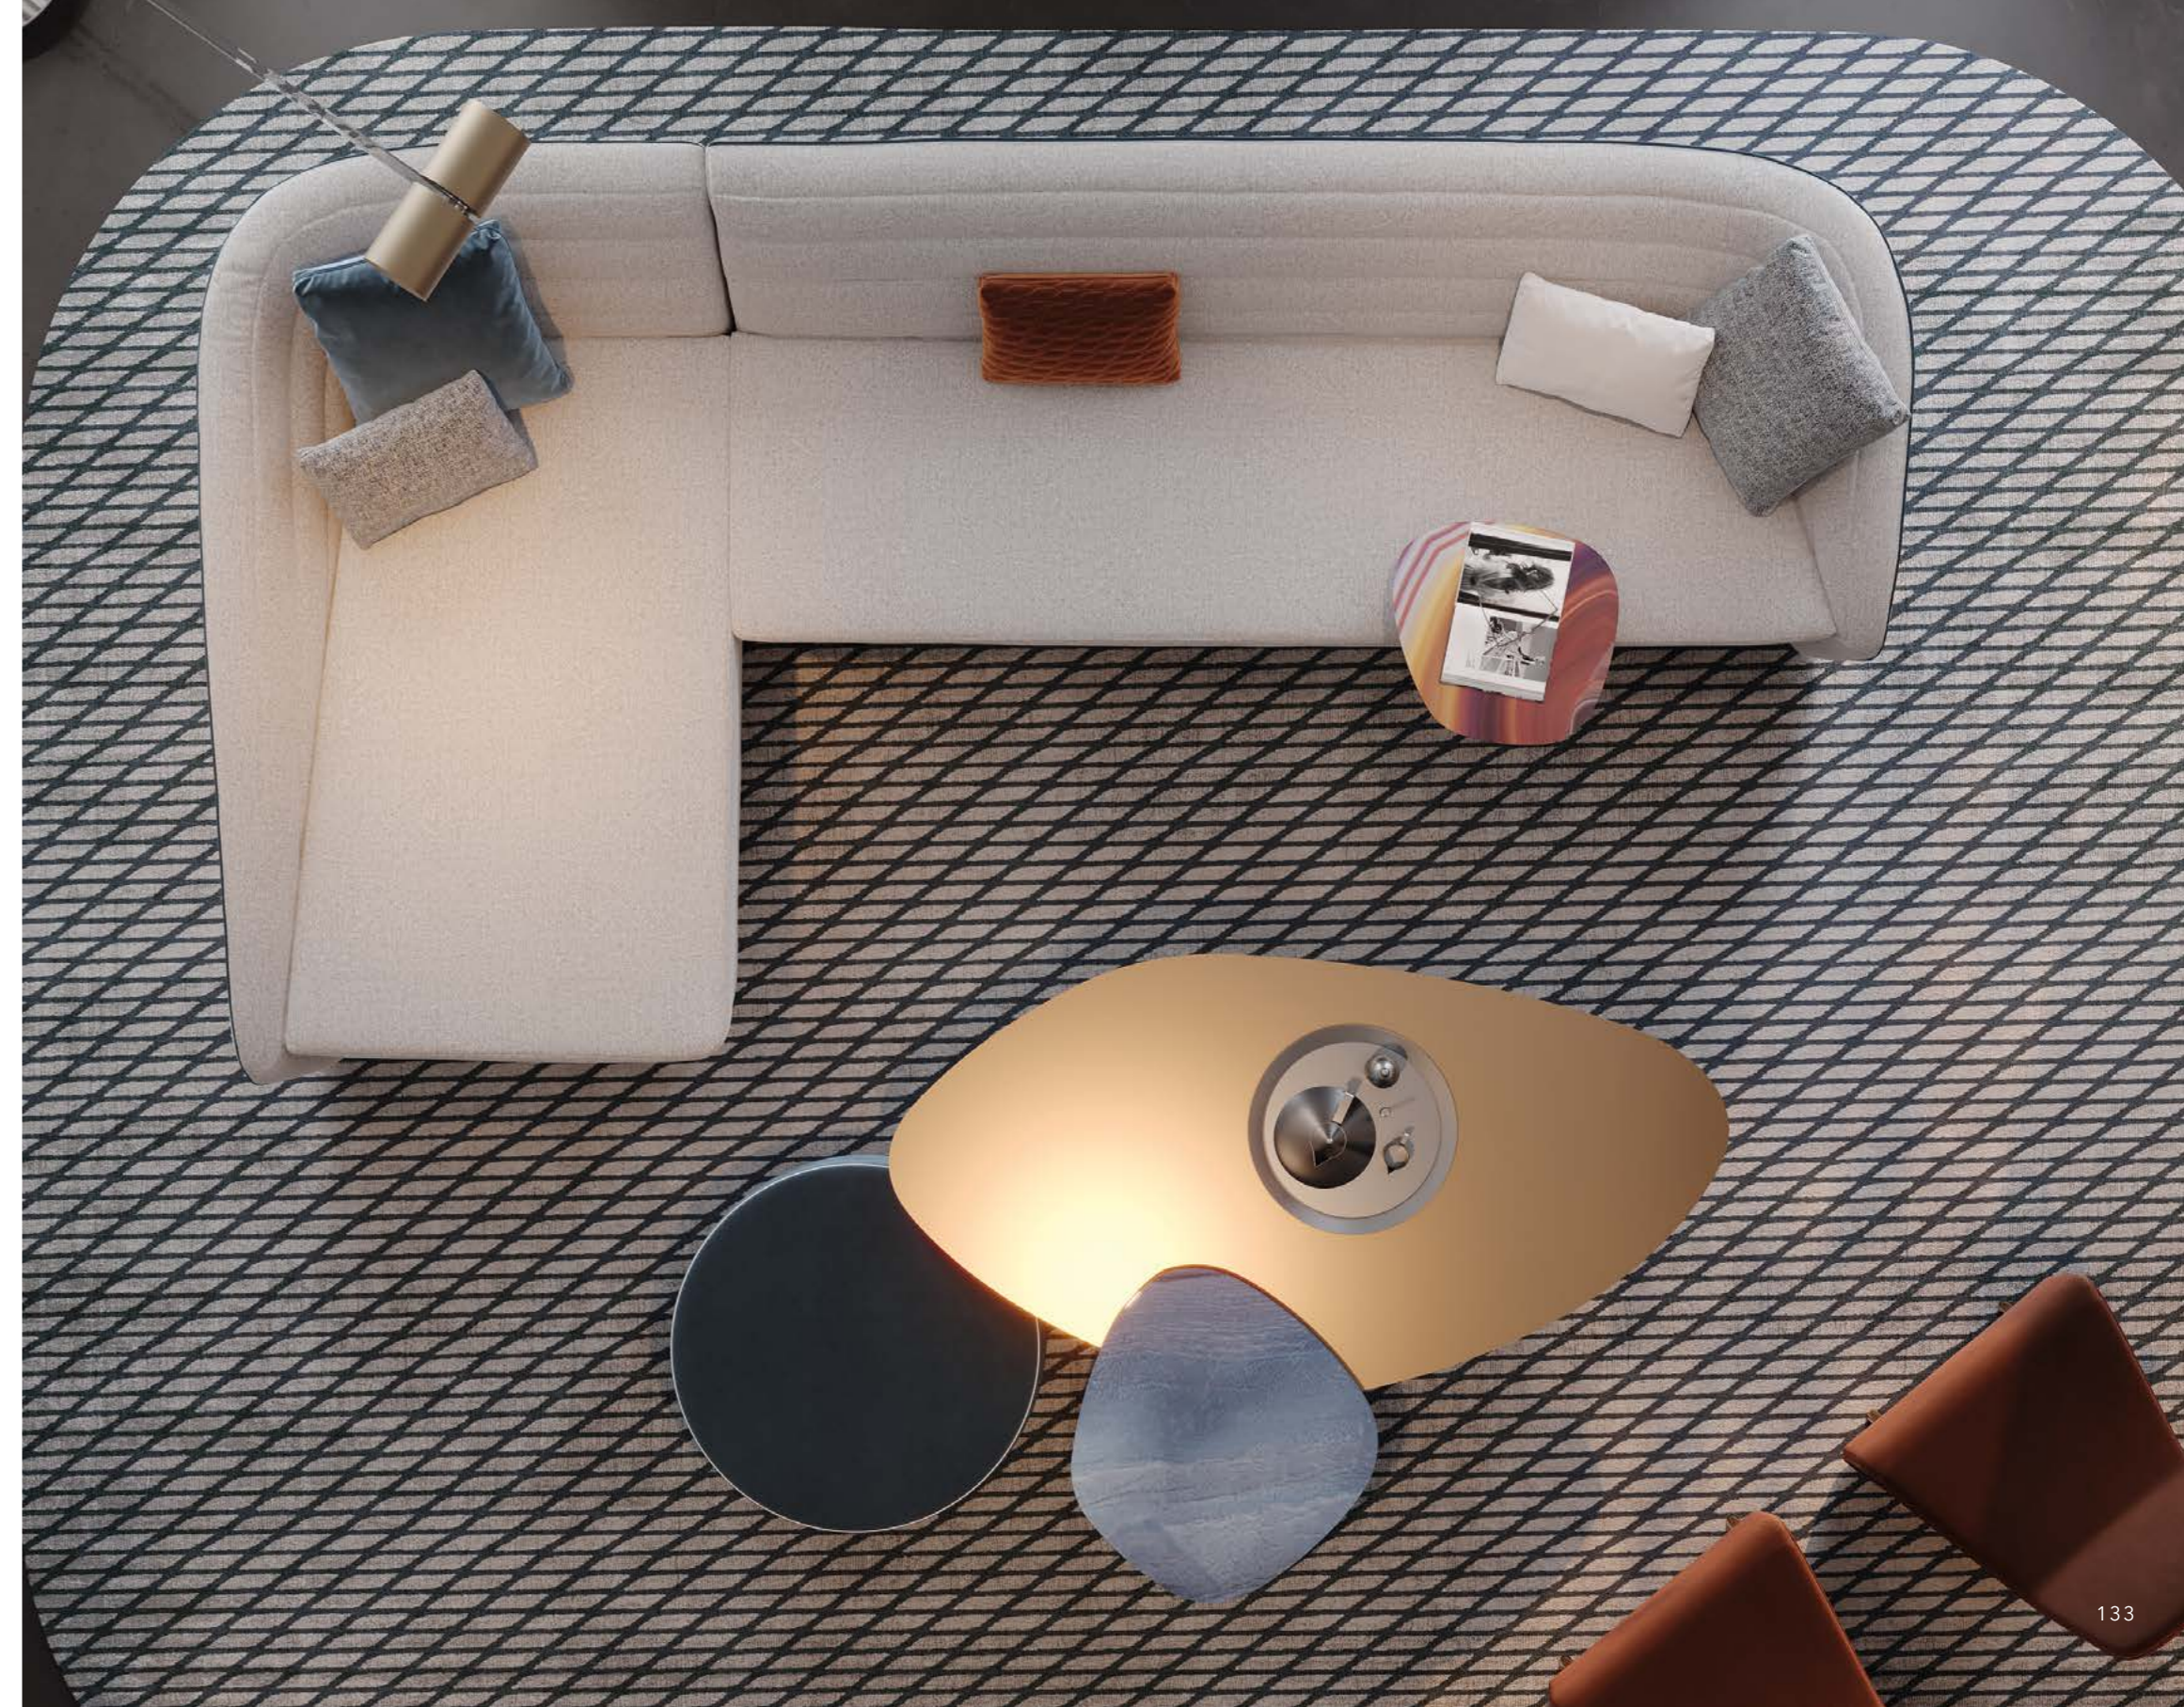

SEGNO SOFA CHAISE LONGUE

Modello B dx / Model B dx

In foto / On image:

1 Schienale e seduta rivestiti in tessuto Luxury, Brook street 10 Colonial

Back and seat upholstered in fabric Luxury, Brook street 10 Colonial

+ Cuscini decorativi in tessuto Luxury, Venezia 27 Nepal

Decorative pillows in fabric Luxury, Venezia 27 Nepal

+ Cuscini decorativi in tessuto Extra, Francoforte 02 Iron

Decorative pillows in fabric Extra, Francoforte 02 Iron

+ Cuscini decorativi in pelle Nabuk 045 Bianco

Decorative pillows in leather Nabuk 045 Bianco

+ Cuscini decorativi in tessuto Extra, Amsterdam 49 Tamarillo

Decorative pillows in fabric Extra, Amsterdam 49 Tamarillo