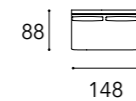

I1 - 2 seater