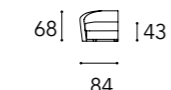

L1 - 1 seat SX