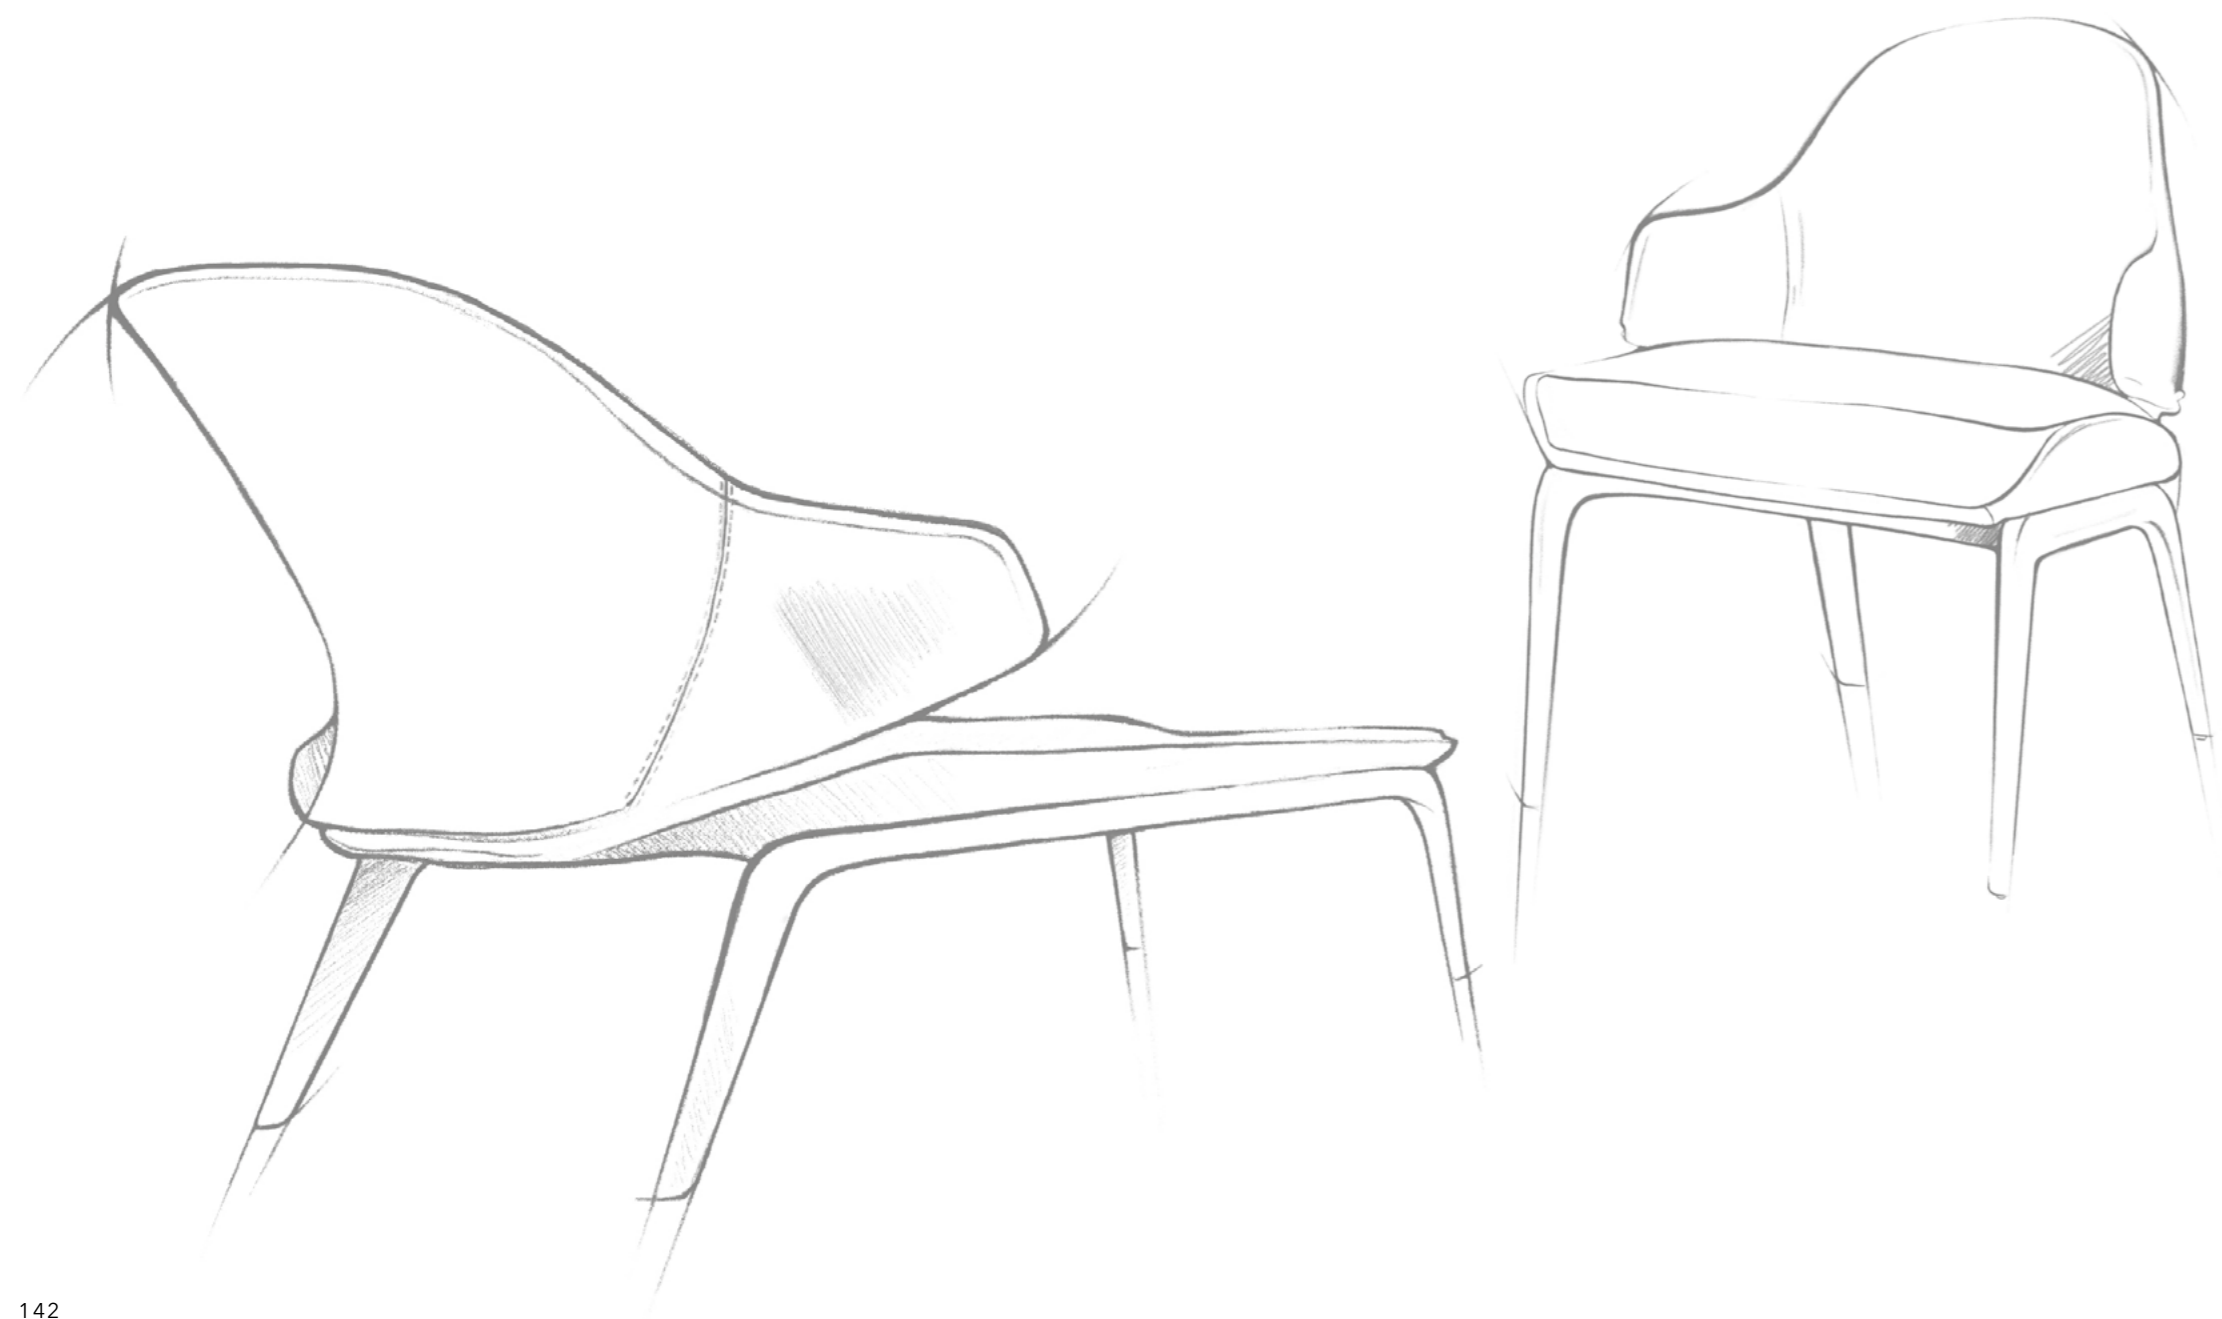

Tessuto / Fabric:
Super - Extra
- Luxury

Dimensioni cuscini decorativi
/ Decorative pillows dimensions
45x45 - 27x43

Composition 1

COMPOSITION 2

Composition 3

Composition 4

COMPOSITION 5

HOME		20	CASA PININFARINA
LIVING			SEGNO COLLECTIONS:
		46	SEGNO SOFA WOOD
		72	SEGNO SOFA CHAISE LONGUE
		90	SEGNO SOFA
		98	SEGNO SOFA LOUNGE
		106	SEGNO SOFA ACCESSORIES
		112	STRATUM SOFA
		132	GRANTURISMO SOFA
			ARMCHAIR COLLECTIONS:
		144	VELA ARMCHAIR and CHAISE LONGUE
		150	SEGNO ARMCHAIR
DINING		158	TABLES
		176	CHAIRS
		190	MOBILI & ENTERTAINMENT
BEDROOM		204	BED
		206	DRESSER & NIGHT-STANDS
OFFICE		216	SEGNO SCRIVANIA
		220	CHAIRS OFFICE
LIGHTING		226	SPEEDFORM
		230	SEGNO APPLIQUE
COMPLEMENTS		236	TAPPETI