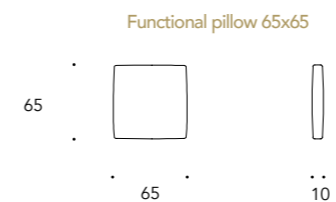

CUSCINI PILLOWS

Layer 1 non necessita di cuscini funzionali, i cuscini sono solo decorativi
Layer 1 doesn't need functional cushions, the pillows are just for decoration

Layer 2 necessita di cuscini funzionali disposti in diversi schemi compositivi in base al comfort richiesto (A-B-C-D)
Layer 2 needs functional cushions organized with several compositional schemes based on required comfort (A-B-C-D)