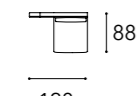

LAYER 2 CON ALA / WITH WING

MODULO B

B1 – 1 seat DX