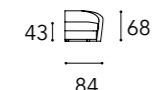

MODULO L

L1 - 1 seat DX