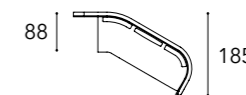

C2 – 2 seater DX

C2 – 2 seater SX

LAYER 2 CON ALA / WITH WING

MODULO D

D1 – CORNER 60°
1 seat + corner DX

D1 – CORNER 60°
1 seat + corner SX

D2 – CORNER 60°
2 seater + corner DX

D2 – CORNER 60°
2 seater + corner SX