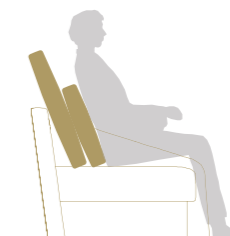

Position D - for comfort conversation
Cuscini funzionali: 65x65 + 45x45 cm
Functional cushions: 65x65 + 45x45 cm