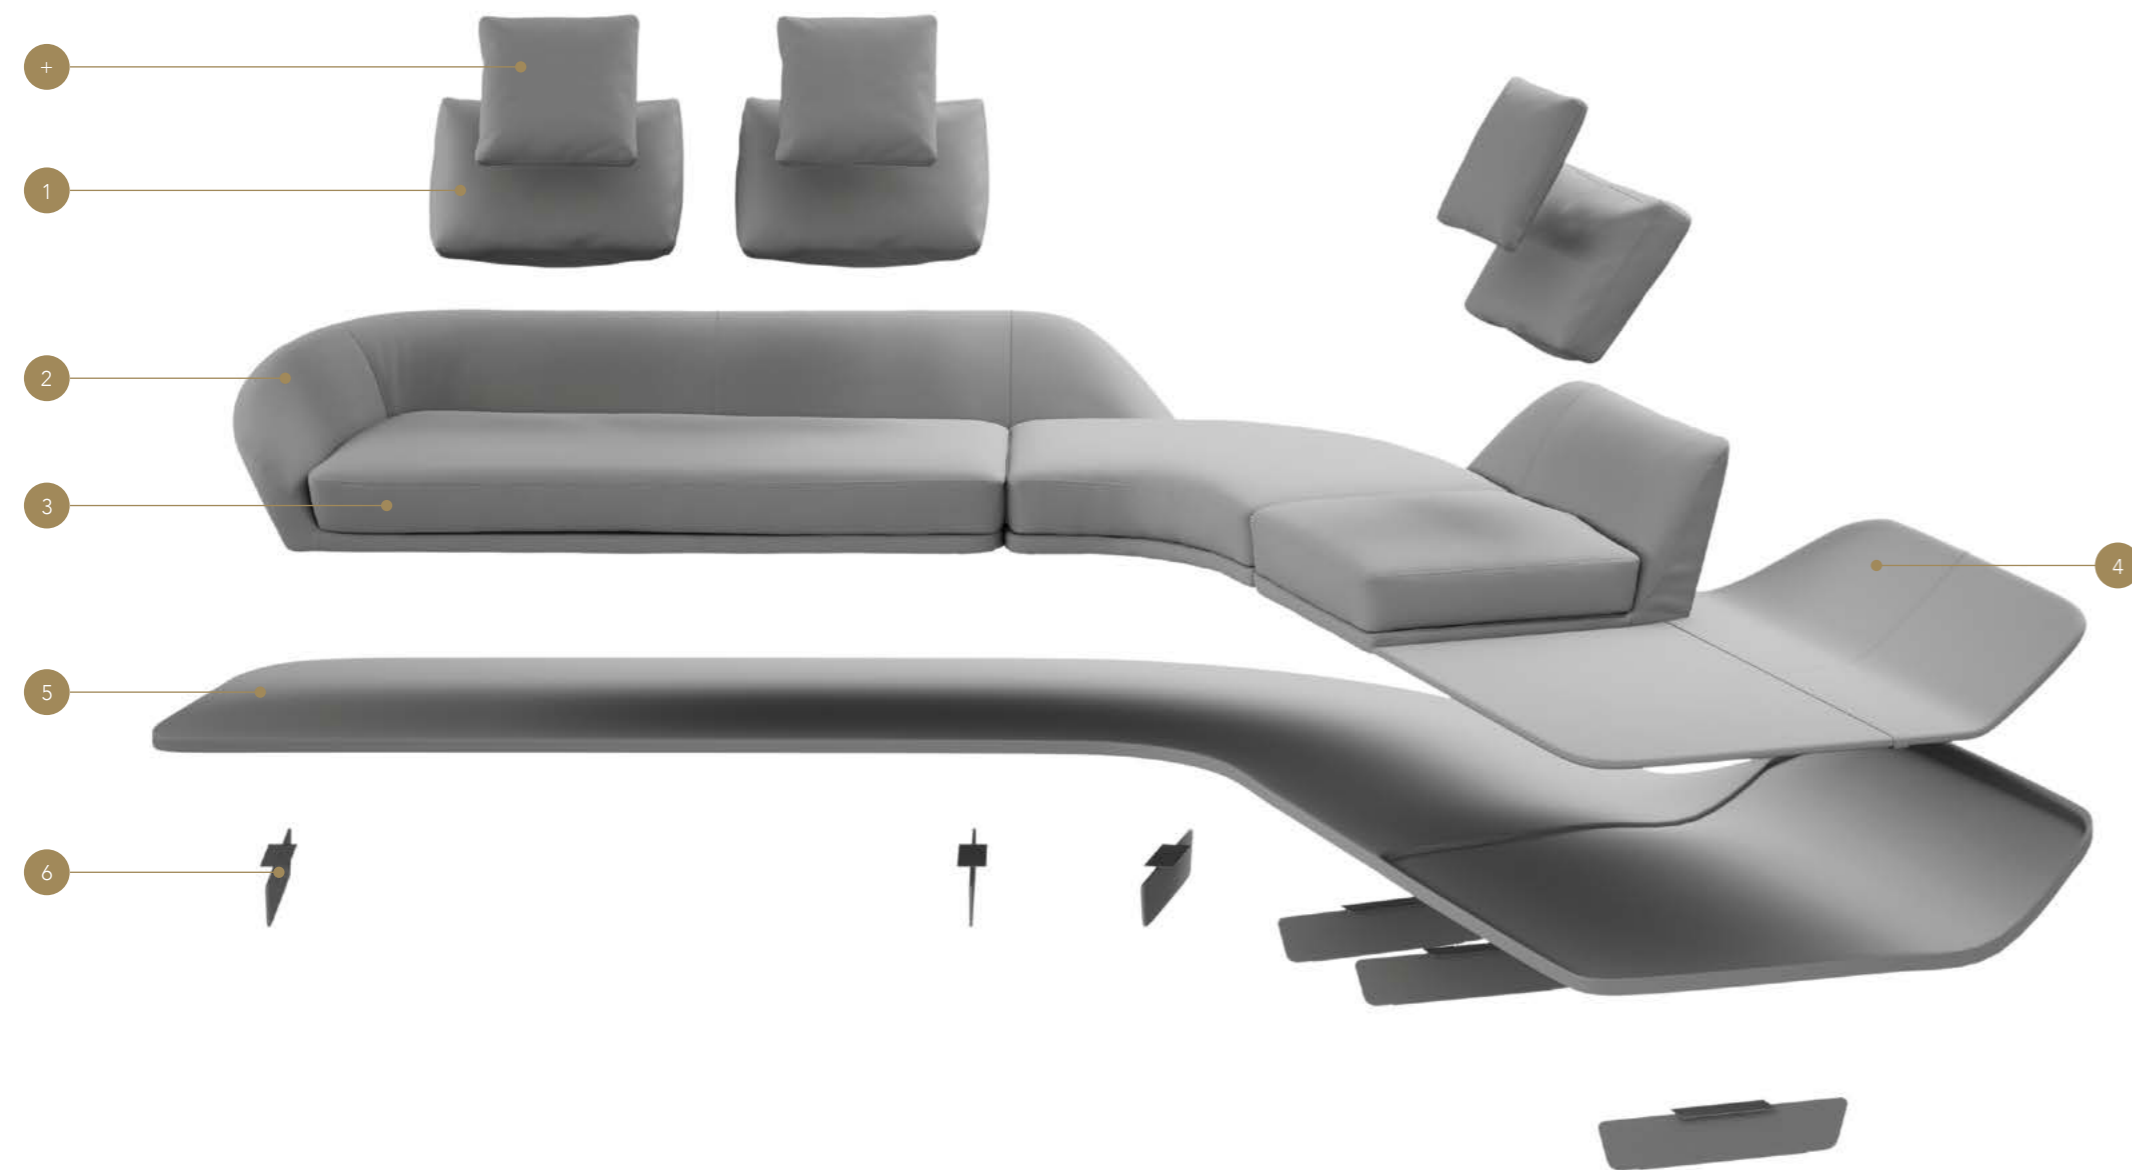

SEGNO SOFA SYSTEM