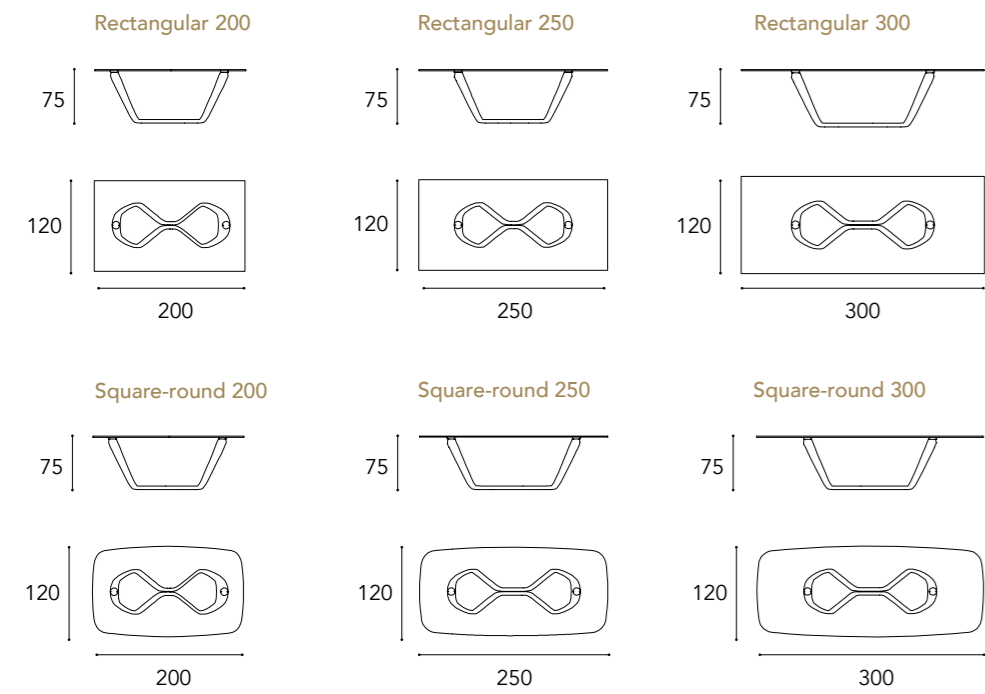

SEGNO 72

SEGNO 72 BEVEL WOOD