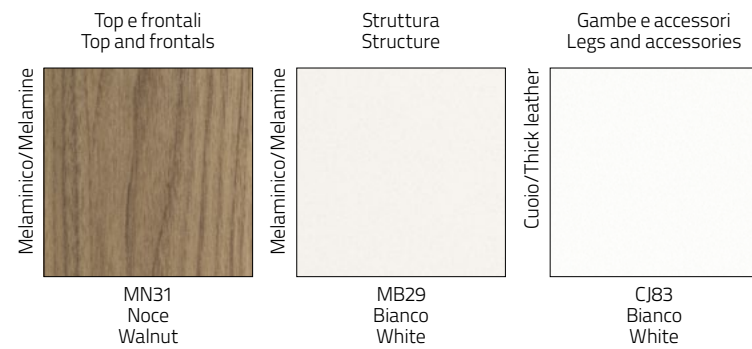

Finiture/Finishes

ARREDI/FURNITURE

SEDUTE/SEATING
NESTING

Attiva Accessori/Accessories