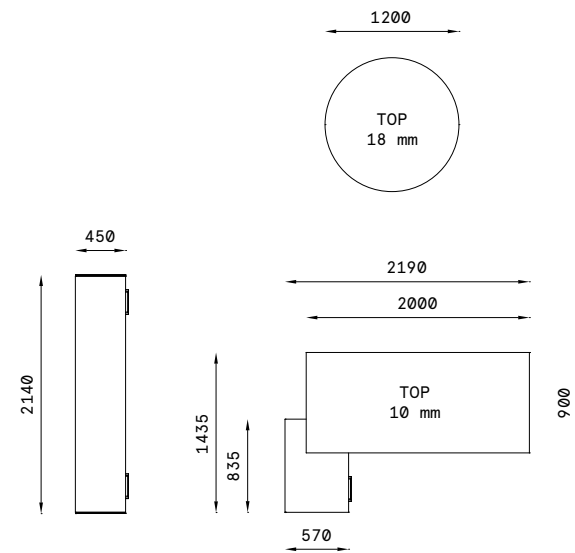

Dati tecnici/Technical Data

Finiture/Finishes

ARREDI/FURNITURE

Top Top	Frontali Frontals	Struttura Structure	Gambe e accessori Legs and accessories
Vetro laccato/Lacquered glass	Laccato/Lacquered	Melaminico/Melamine	Cuoio/Thick leather
VN70 Nero Black	FS60 Sabbia Sand	ME28 Nero Black	CT86 Tortora Dove grey

SEDUTE/SEATING COSMO

Fronte/Front	Retro/Back
Lana cotta per cuoio/ Boiled wool for thick leather	Cuoio/Thick leather
UT56 Tortora Dove grey	CN72 Nero Black