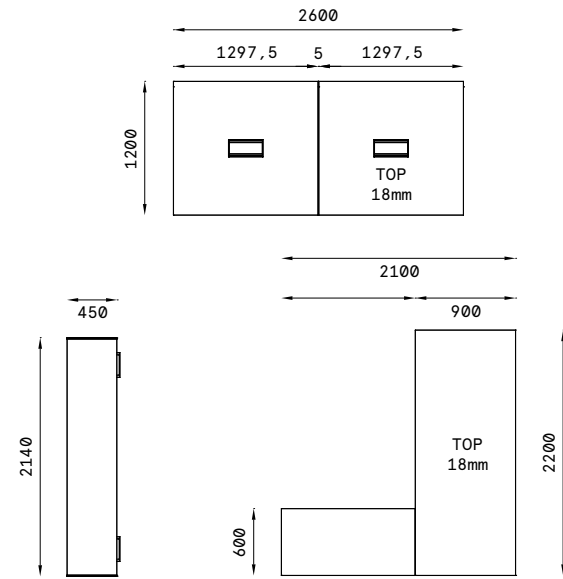

Dati tecnici/Technical Data

Finiture/Finishes

ARREDI/FURNITURE

Top Top	Top scrivania e frontali Worktops and frontals	Struttura Structure	Gambe Legs	Inserti e accessori Inserts and accessories
Laccato/Lacquered	Legno/Wood	Melaminico/Melamine	Verniciato/Painted	Cuoio/Thick leather
FS60 Sabbia Sand	GC22 Frassino tinto corda Corda dyed ash	MB29 Bianco White	EB48 Bianco White	CJ83 Bianco White

SEDUTE/SEATING

Fronte/Front	Retro/Back
Cuoio/Thick leather	Cuoio/Thick leather
CJ83 Bianco White	CJ83 Bianco White

- Profilo di giunzione tra top e controfianchi in alluminio anodizzato lucido

  Polished and anodised aluminium joint profile for tops and counter sides
- Luci a led opzionali integrate nello spessore del top

  Optional LED lighting integrated in the top thickness
- Mensole sospese in vetro trasparente extrachiario temperato

  Floating shelves in extra-clear transparent and tempered glass