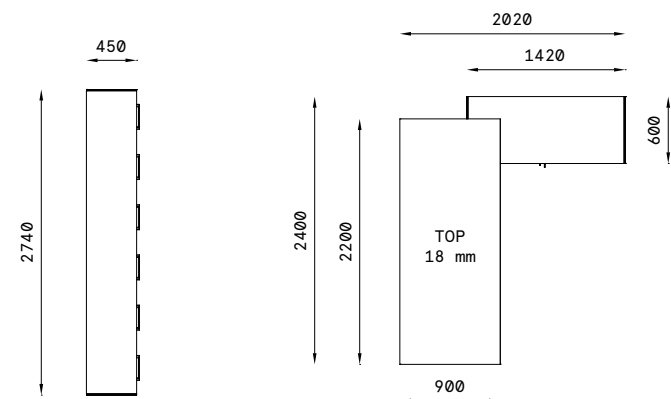

Optional LED lighting integrated in the top thickness
- Mensole sospese in vetro trasparente extrachiario temperato

Floating shelves in extra-clear transparent and tempered glass

ATTIVA
WOOD

Dati tecnici/Technical Data